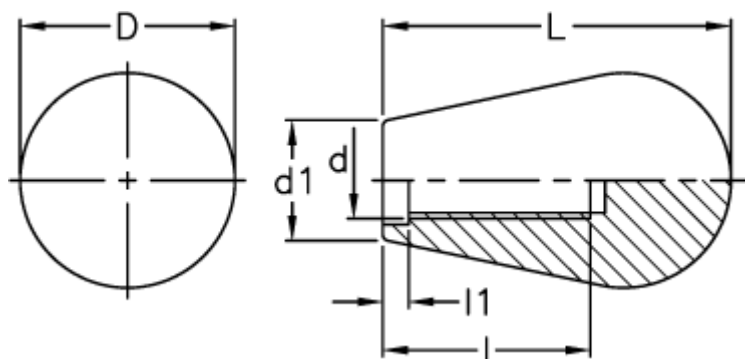

Data Sheet

Article number: 2304020001
Description: E+G Handle
I.147/60-M10

Measures

d = M10
D = 35
d1 = 19
l = 35
L = 60
l1 = 8.0